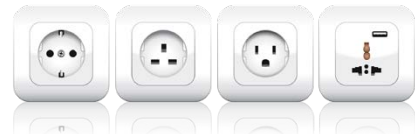

Zenith is available in many sizes and models to complement your room regardless of style and need.

FEATURES

- : REACH, RoHS and Prop 65 compliant
- : Industry leading audit trail (500 events)
- : Information stored in non volatile memory
- : Reprogrammable configurations
- : ADA (Americans with Disabilities Act) compliant telephone style keypad
- : 4-digit guest code
- : LED display for clear visible numbers
- : Unique error and service codes on safe display
- : Green backlit keypad
- : Internal light
- : Remember PIN code for re-lock
- : Powered with five (5) AA batteries
- : Low battery warning
- : Easy external battery change
- : Spring loaded door
- : Accommodates up to 17" laptop in certain models
- : Serviced by service tablet or laptop with an interface cable and unique service code
- : Anti-tamper labyrinth
- : Internal carpet
- : Unique triangular locking bolt reinforcement
- : Easy maintenance
- : 18 mm solid bolt locking mechanism

Optional features

- : Anti tamper switch
- : Rental mode by activation code
- : Power outlet inside the safe
- : Customization on steel box color or reduced depth

vingcard
ASSA ABLOY

Experience a safer
and more open world

SPECIFICATIONS

Elsafe Service Tools

A service tablet or a laptop is used with an interface cable and a unique service code. The service tool is also utilizing a software called SafeLink for Windows for synchronizing programming between the service tools and safes. For instance, to securely override, uploading programs, change settings or transfer data to the electronic safes.

Power Outlets

Optional internal power outlet in different types (EU, UK, US or Universal with USB).

PinKey Plus

PinKey is a compact electronic PIN code protected key to securely override and service Elsafe safes. This service tool must be combined with a USB docking cable and the Admin software to commission, service open a safe and print out events.